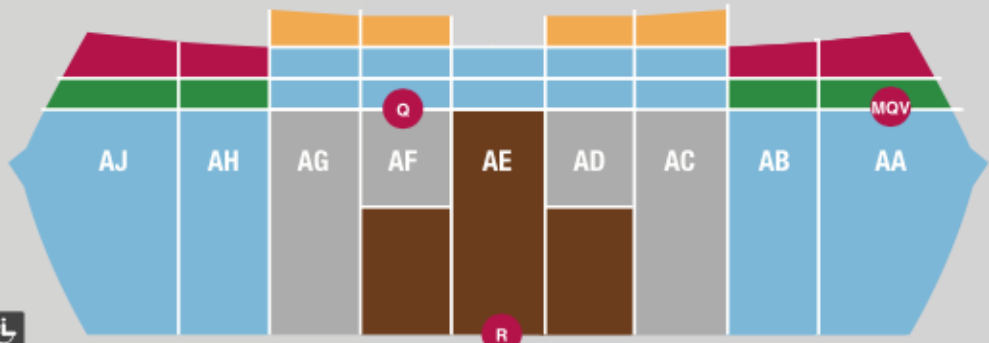

# STOOP MAP

SOUTH WEST CORNER

SOUTH STAND

QUINS HEAD BAR

NORTH STAND

GATE 2  
THE ROGER LOOKER GATE

- TOILETS
- DISABLED TOILETS
- BABY CHANGING
- BAR
- FOOD
- CONTROL ROOM, FIRST AID
- eCASH TOP UP

GATE 5

GATE 3  
THE BOB HILLER GATE