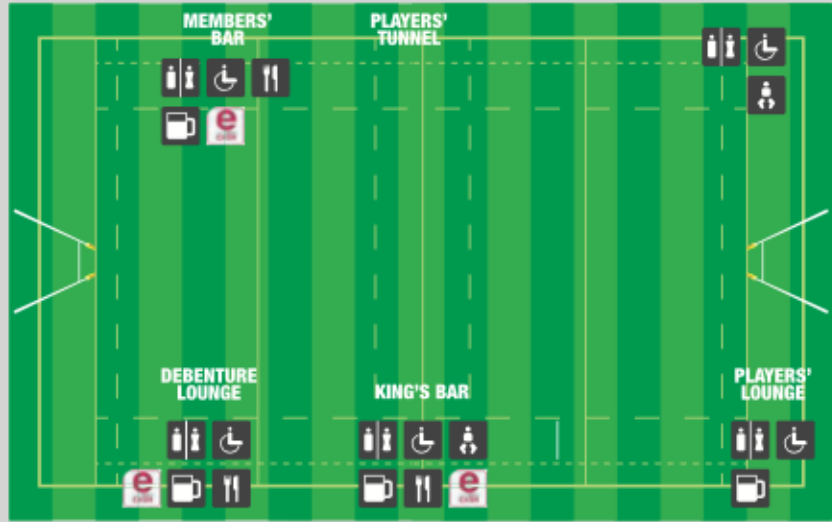

## IG STAND

GATE 1  
THE JASON LEONARD GATE

S

- R RECEPTION
- LW LOYALTY WALL
- OS OFFICIAL STORE
- S THE NICK DUNCOMBE STATUE
- Q QUINSSA MATCHDAY STAND
- MQV MIGHTY QUINS VILLAGE
- TO TICKET OFFICE

- GOLD SEATS
- PREMIER SEATS
- CLUB SEATS
- TOUCHLINE SEATS
- JESTER SEATS
- ACCESSIBLE SEATS

SOUTH STAND

QUINS HEAD BAR

NORTH STAND

GATE 2  
THE ROGER LOOKER GATE

- TOILETS
- DISABLED TOILETS
- BABY CHANGING
- BAR
- FOOD
- CONTROL ROOM, FIRST AID
- eCASH TOP UP

GATE 5

GATE 3  
THE BOB HILLER GATE