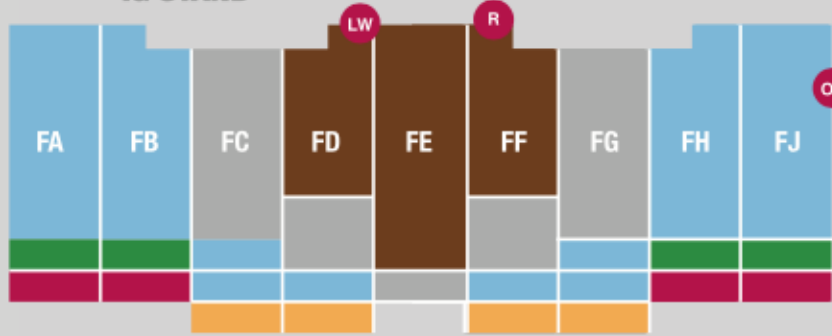

# STOOP MAP

SOUTH WEST CORNER

## IG STAND

GATE 1  
THE JASON LEONARD GATE

S

- R RECEPTION
- LW LOYALTY WALL
- OS OFFICIAL STORE
- S THE NICK DUNCOMBE STATUE
- Q QUINSSA MATCHDAY STAND
- MQV MIGHTY QUINS VILLAGE
- TO TICKET OFFICE

- GOLD SEATS
- PREMIER SEATS
- CLUB SEATS
- TOUCHLINE SEATS
- JESTER SEATS
- ACCESSIBLE SEATS

SOUTH STAND

QUINS HEAD BAR

NORTH STAND

GATE 2  
THE ROGER LOOKER GATE

- TOILETS
- DISABLED TOILETS
- BABY CHANGING
- BAR
- FOOD
- CONTROL ROOM, FIRST AID
- eCASH TOP UP

GATE 5

GATE 3  
THE BOB HILLER GATE